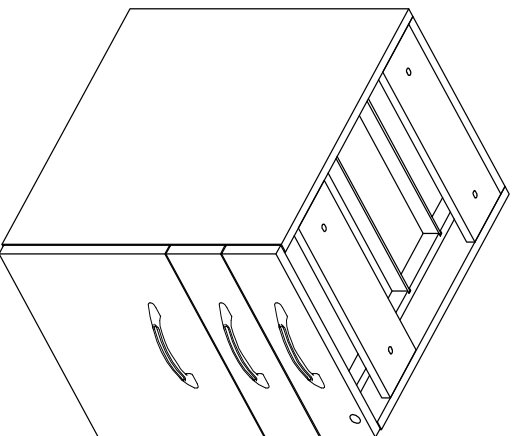

Aberdeen Series™

Suspended Credenza Pencil/Box/File Pedestal

Model No. APBF20

ASSEMBLY INSTRUCTIONS

CALL 1-800-822-8037 FOR ASSISTANCE

P/N **APBF20** REV 08 07/15/10

PARTS LIST

Name	Part	Qty.	Spare Qty	Name	Part	Qty.	Spare Qty
A	 REALS124 M6 x 35mm HB	4	1	E	 Keys HB	1	
B	 REALS005 Ø4 x 16 HB	6	1	F	 APBF20** Pedestal	1	
C	 REALS060 1 Bar w/2 Caps HB	1		G	 APDD** Pencil Drawer Divider	3	
D	 REALS202 L Bracket HB	1			 APBFHB		

Items with HB are in hardware box.

**Denotes Color Code

1