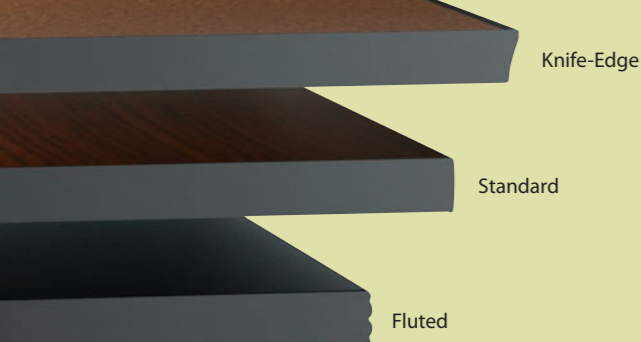

T-MOLD OPTIONS